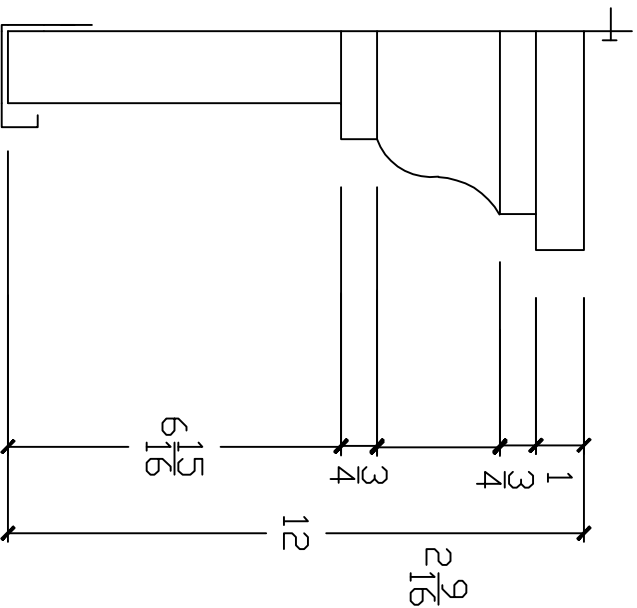

HIT ANCHOR TO WALL

Model #P1

1 of 1 Drawn by MC Date 5/27/09 Scale 3/4"

DECOR ARCH PRDD.