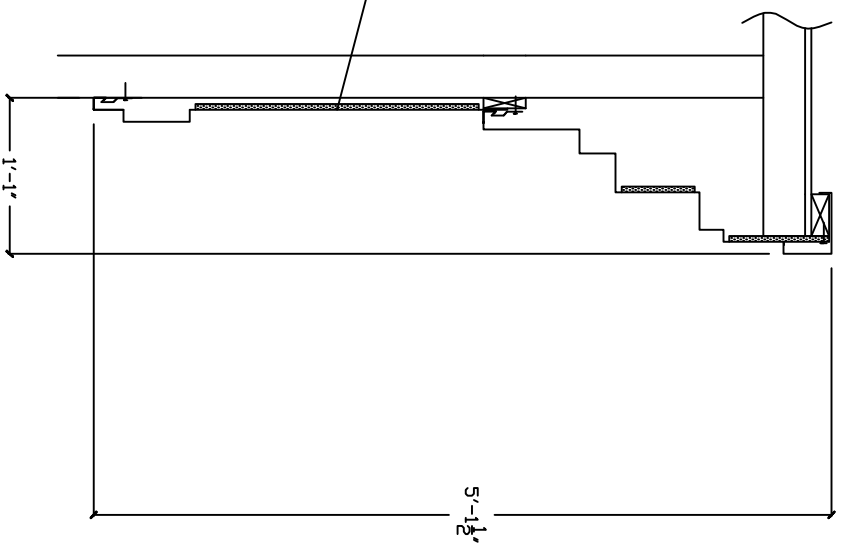

Laminated Foam Backer

© 2007 Decor Architectural Products, Inc.

**Decor Architectural Products Inc.**

2375 Dorr St. Suite E, Toledo, OH 43607

(419) 537-9493

www.decorap.com

HEIGHT	5'-1 1/2"	GIRTH	A-40 5/8" B-38 3/4"	Model # C-403
OUT	1'-0 1/2"	SCALE	3/4" = 1'	