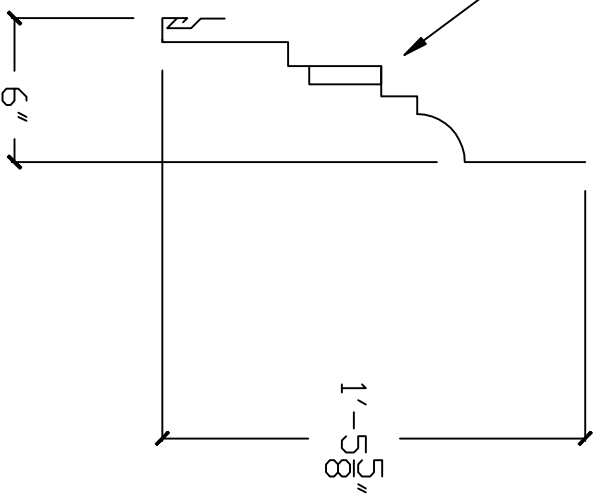

3x3x3/4 Dentils
Spaced 7" D/C

© 2007 Decor Architectural Products, Inc.

Decor Architectural Products Inc.

2375 Dorr St. Suite E, Toledo, OH 43607
(419) 537-9493
www.decorap.com

HEIGHT	1'-5 5/8"	GIRTH	24"	Model # C-108
OUT	6"	SCALE	1 1/2" = 1'	