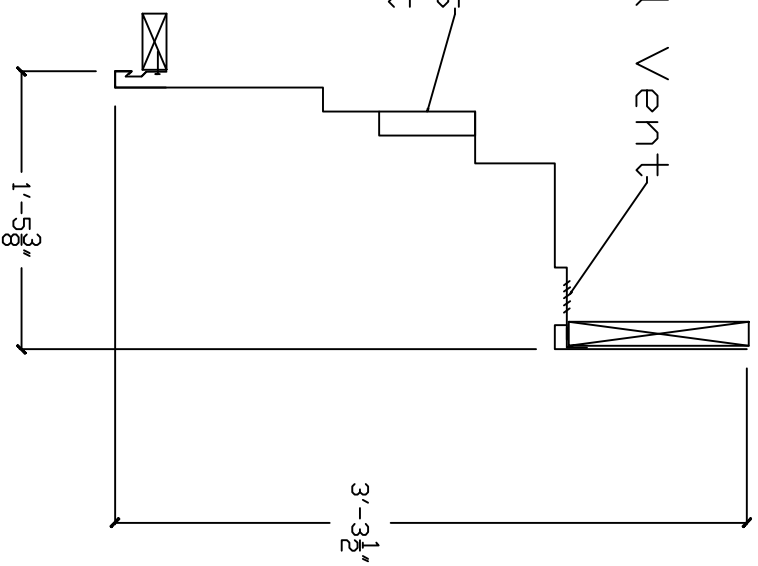

4x6x1½
Spaced 6" Apart

Optional Vent

© 2007 Decor Architectural Products, Inc.

Decor Architectural Products Inc.

2375 Dorr St. Suite E, Toledo, OH 43607

(419) 537-9493

www.decorap.com

HEIGHT	3'-3 1/3"	GIRTH	A-1 1/4" B-4 8"	Model # C-301
OUT	1'-5 1/2"	SCALE	1"=1'	